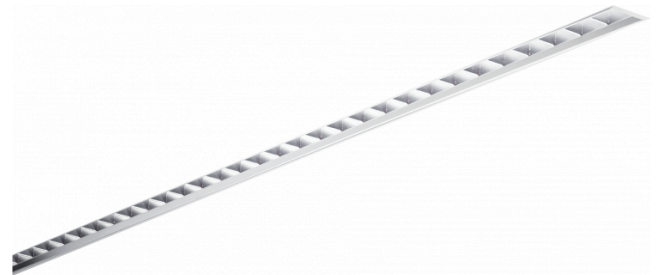

Rekta 30x90 Direct - VDT - LO 400mA - RAL  
07.13424193-9999

**Fixture details**

Mounting	Ceiling recessed
Light emission	Direct
Fitting cover	VDT louvre
Protection rate	IP 20
Housing	Aluminium
Finish	RAL colour at your choice
Certificates	CE, ISO 9001

**Electric details**

Protection class	I
Supply	230V
Control gear box	Current driver DALI/TD

**Lamp details**

Lamptype	LED 3000K
Wattage	4,5W
Gross luminous flux	7020
Luminaire power	44,6W
Number	9
Lifetime LED module	L80/B10 > 72000h
Color tolerance	MacAdam 3
CRI	>80

**Photometric details**

UGR	<19
CIE Fluxcode	90 99 100 100 68

**Dimensions**

A	2535 mm
---	---------

**Remarks**

Recessed luminaire (trimless) - Direct - LO 400mA - VDT louvre - RAL

**ENERGY** 

Verrijgbaar op aanvraag.