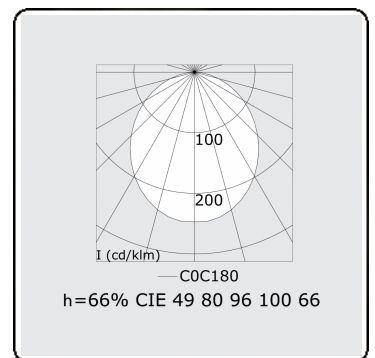

Electric details

Protection class	I
Supply	230V
Control gear box	Current driver

Lamp details

Lamptype	LED 3000K
Wattage	3,2W
Gross luminous flux	3200
Luminaire power	17,6W
Number	5
Lifetime LED module	L80/B10 > 72000h
Color tolerance	MacAdam 3
CRI	>80

Photometric details

UGR	>19
CIE Fluxcode	49 80 96 100 66

Dimensions

A	1410 mm
---	---------

Remarks

Wall luminaire - Direct - HO 150mA - satin (flush) - ANO

ENERGY

Verrijgbaar op aanvraag.