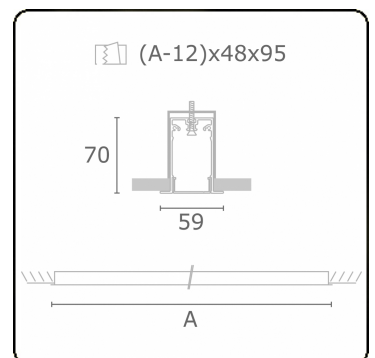

Photometric details

UGR	>19
CIE Fluxcode	49 80 96 100 66

Dimensions

A	2544 mm
---	---------

Remarks

Recessed luminaire (with trim) - Direct - HO 150mA - satin (flush) - RAL

ENERGY

Verrijgbaar op aanvraag.