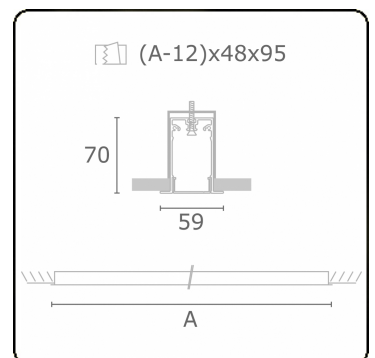

Photometric details

UGR	>19
CIE Fluxcode	49 80 96 100 66

Dimensions

A	1984 mm
---	---------

Remarks

Recessed luminaire (with trim) - Direct - HO 150mA - satin (flush) - RAL

ENERG

Verrijgbaar op aanvraag.