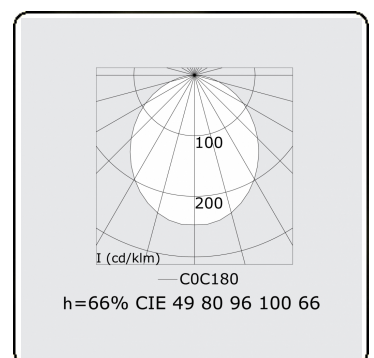

Electric details

Protection class	I
Supply	230V
Control gear box	Current driver

Lamp details

Lamptype	LED 4000K
Wattage	3,2W
Gross luminous flux	3350
Luminaire power	17,6W
Number	5
Lifetime LED module	L80/B10 > 72000h
Color tolerance	MacAdam 3
CRI	>80

Photometric details

UGR	>19
CIE Fluxcode	49 80 96 100 66

Dimensions

A	1424 mm
---	---------

Remarks

Recessed luminaire (with trim) - Direct - HO 150mA - satin (flush) - RAL

ENERGY

Verrijgbaar op aanvraag.