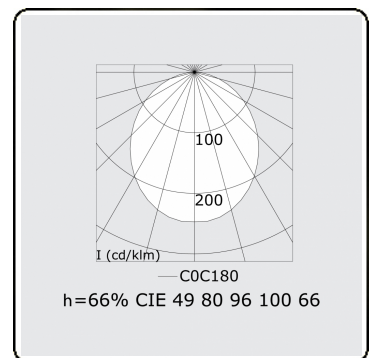

Electric details

Protection class	I
Supply	230V
Control gear box	Current driver DALI/TD

Lamp details

Lamptype	LED 3000K
Wattage	3,2W
Gross luminous flux	3200
Luminaire power	17,6W
Number	5
Lifetime LED module	L80/B10 > 72000h
Color tolerance	MacAdam 3
CRI	>80

Photometric details

UGR	>19
CIE Fluxcode	49 80 96 100 66

Dimensions

A	1424 mm
---	---------

Remarks

Recessed luminaire (with trim) - Direct - HO 150mA - satin (flush) - RAL

ENERGY

Verkrijgbaar op aanvraag.