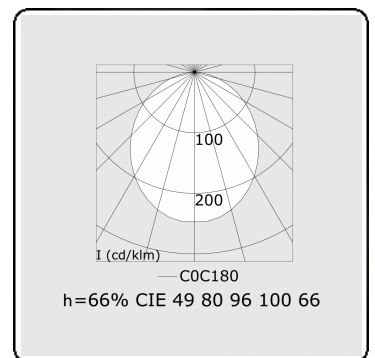

Photometric details

UGR	>19
CIE Fluxcode	49 80 96 100 66

Dimensions

A	1984 mm
---	---------

Remarks

Recessed luminaire (with trim) - Direct - HO 150mA - satin (flush) - RAL

ENERGY

Verrijgbaar op aanvraag.