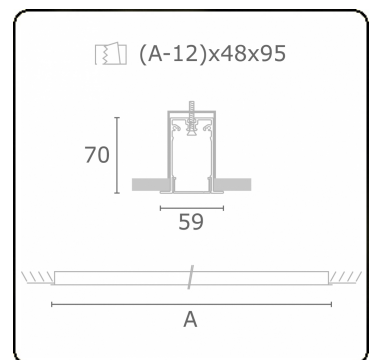

Photometric details

UGR	>19
CIE Fluxcode	49 80 96 100 66

Dimensions

A	1984 mm
---	---------

Remarks

Recessed luminaire (with trim) - Direct - HO 150mA - satin (flush) - RAL

ENERGY

Verrijgbaar op aanvraag.