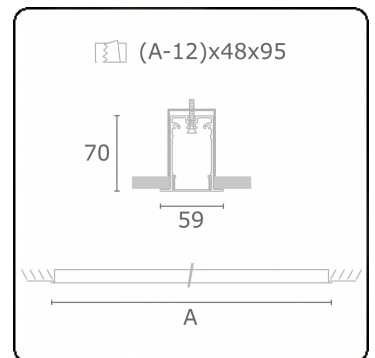

Photometric details

UGR	>19
CIE Fluxcode	49 80 96 100 66

Dimensions

A	1704 mm
---	---------

Remarks

Recessed luminaire (with trim) - Direct - HO 150mA - satin (flush) - RAL

ENERGY

Verrijgbaar op aanvraag.