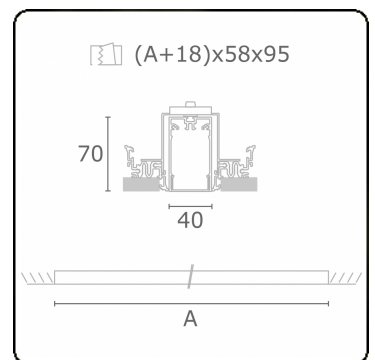

Electric details

Protection class	I
Supply	230V
Control gear box	Current driver DALI/TD

Lamp details

Lamptype	LED 4000K
Wattage	3,2W
Gross luminous flux	2680
Luminaire power	14,1W
Number	4
Lifetime LED module	L80/B10 > 72000h
Color tolerance	MacAdam 3
CRI	>80

Photometric details

UGR	>19
CIE Fluxcode	49 80 96 100 66

Dimensions

A	1124 mm
---	---------

Remarks

Recessed luminaire (trimless) - Direct - HO 150mA - satin (flush) - ANO

ENERGY

Verrijgbaar op aanvraag.