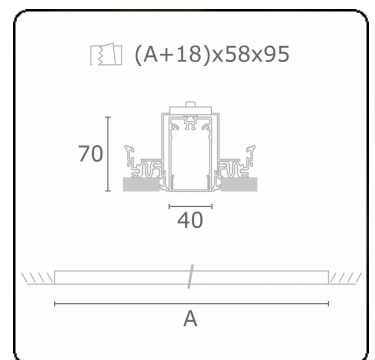

Electric details

Protection class	I
Supply	230V
Control gear box	Current driver

Lamp details

Lamptype	LED 4000K
Wattage	3,2W
Gross luminous flux	2680
Luminaire power	14,1W
Number	4
Lifetime LED module	L80/B10 > 72000h
Color tolerance	MacAdam 3
CRI	>80

Photometric details

UGR	>19
CIE Fluxcode	49 80 96 100 66

Dimensions

A	1124 mm
---	---------

Remarks

Recessed luminaire (trimless) - Direct - HO 150mA - satin (flush) - ANO

ENERGY

Verrijgbaar op aanvraag.