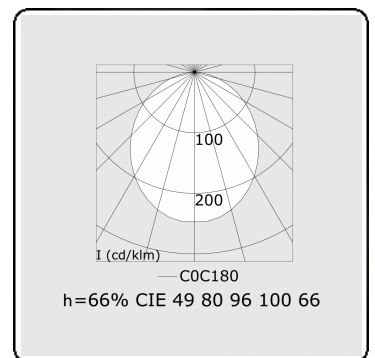

Electric details

Protection class	I
Supply	230V
Control gear box	Current driver

Lamp details

Lamptype	LED 4000K
Wattage	3,2W
Gross luminous flux	2680
Luminaire power	14,1W
Number	4
Lifetime LED module	L80/B10 > 72000h
Color tolerance	MacAdam 3
CRI	>80

Photometric details

UGR	>19
CIE Fluxcode	49 80 96 100 66

Dimensions

A	1124 mm
---	---------

Remarks

Recessed luminaire (trimless) - Direct - HO 150mA - satin (flush) - ANO

ENERGY

Verrijgbaar op aanvraag.