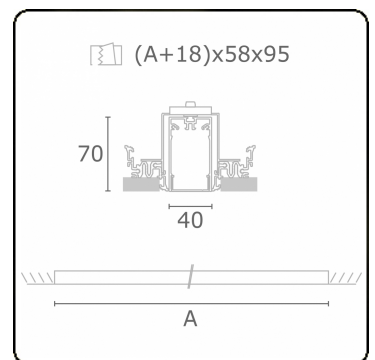

Electric details

Protection class	I
Supply	230V
Control gear box	Current driver

Lamp details

Lamptype	LED 3000K
Wattage	3,2W
Gross luminous flux	3840
Luminaire power	21,1W
Number	6
Lifetime LED module	L80/B10 > 72000h
Color tolerance	MacAdam 3
CRI	>80

Photometric details

UGR	>19
CIE Fluxcode	49 80 96 100 66

Dimensions

A	1684 mm
---	---------

Remarks

Recessed luminaire (trimless) - Direct - HO 150mA - satin (flush) - ANO

ENERGY

Verrijgbaar op aanvraag.