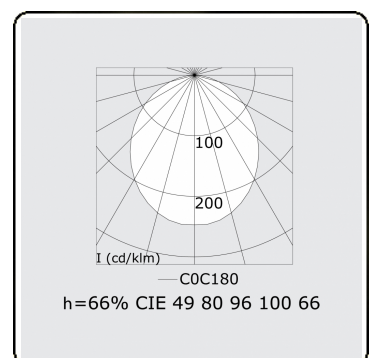

Electric details

Protection class	I
Supply	230V
Control gear box	Current driver DALI/TD

Lamp details

Lamptype	LED 4000K
Wattage	3,2W
Gross luminous flux	6700
Luminaire power	35,2W
Number	10
Lifetime LED module	L80/B10 > 72000h
Color tolerance	MacAdam 3
CRI	>80

Photometric details

UGR	>19
CIE Fluxcode	49 80 96 100 66

Dimensions

A	2810 mm
---	---------

Remarks

Ceiling luminaire - Direct - HO 150mA - satin (flush) - RAL

ENERGY

Verrijgbaar op aanvraag.