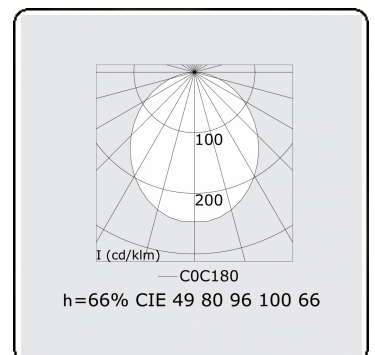

Electric details

Protection class	I
Supply	230V
Control gear box	Current driver DALI/TD

Lamp details

Lamptype	LED 4000K
Wattage	3,2W
Gross luminous flux	5360
Luminaire power	28,2W
Number	8
Lifetime LED module	L80/B10 > 72000h
Color tolerance	MacAdam 3
CRI	>80

Photometric details

UGR	>19
CIE Fluxcode	49 80 96 100 66

Dimensions

A	2250 mm
---	---------

Remarks

Ceiling luminaire - Direct - HO 150mA - satin (flush) - RAL

ENERGY

Verrijgbaar op aanvraag.