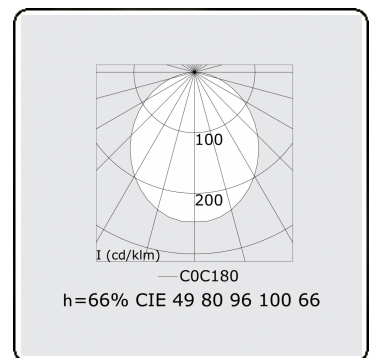

**Electric details**

Protection class	I
Supply	230V
Control gear box	Current driver

**Lamp details**

Lamptype	LED 3000K
Wattage	3,2W
Gross luminous flux	2560
Luminaire power	14,1W
Number	4
Lifetime LED module	L80/B10 > 72000h
Color tolerance	MacAdam 3
CRI	>80

**Photometric details**

UGR	>19
CIE Fluxcode	49 80 96 100 66

**Dimensions**

A	1130 mm
---	---------

**Remarks**

Ceiling luminaire - Direct - HO 150mA - satin (flush) - RAL

**ENERGY**

Verrijgbaar op aanvraag.