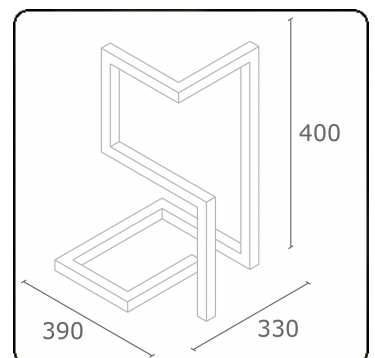

M1-E
35.14014-7916

Fixture details

Mounting	Ground
Light emission	Direct
Fitting cover	satin diffusor
Protection rate	IP 65
Housing	Aluminium
Finish	RAL 7016 anthracite textured
Certificates	CE, ISO 9001

Photometric details

CIE Fluxcode	49 80 96 100 66
--------------	-----------------

Dimensions

A	390 mm
B	400 mm
C	330 mm

ENERGY

Verrijgbaar op aanvraag.

Disponible sur demande.

Available on request.