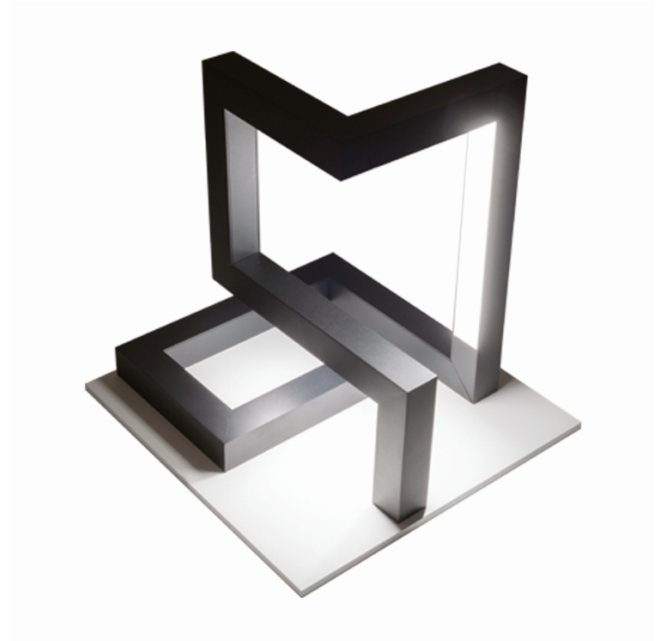

M1-E
35.14013-7916

Fixture details

Mounting	Ground
Light emission	Direct
Fitting cover	satin diffusor
Protection rate	IP 65
Housing	Aluminium
Finish	RAL 7016 anthracite textured
Certificates	CE, ISO 9001

Electric details

Protection class	I
Supply	230V
Control gear box	Current driver

Lamp details

Lamptype	LED 3000K
Wattage	14,4W
Gross luminous flux	1120
Luminaire power	15,8W
Number	1
Lifetime LED module	L80/B10 = 30000h
Color tolerance	MacAdam 3
CRI	80

Photometric details

CIE Fluxcode	49 80 96 100 66

ENERGY

Verrijgbaar op aanvraag.

Disponible sur demande.

Available on request.

Auf Anfrage.

WXYZ
kWh/1000h

MULTILINE®

2019/2015