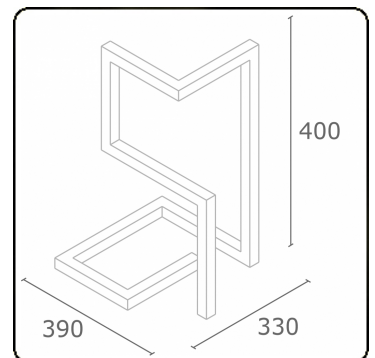

M1-E
35.14013-7916

Fixture details

Mounting	Ground
Light emission	Direct
Fitting cover	satin diffusor
Protection rate	IP 65
Housing	Aluminium
Finish	RAL 7016 anthracite textured
Certificates	CE, ISO 9001

Electric details

Protection class	I
Supply	230V
Control gear box	Current driver

Lamp details

Lamptype	LED 3000K
Wattage	14,4W
Gross luminous flux	1120
Luminaire power	15,8W
Number	1
Lifetime LED module	L80/B10 = 30000h
Color tolerance	MacAdam 3
CRI	80

Photometric details

CIE Fluxcode	49 80 96 100 66

ENERGY

Verrijgbaar op aanvraag.

Disponible sur demande.

Available on request.

Auf Anfrage.

WXYZ
kWh/1000h

MULTILINE®

2019/2015