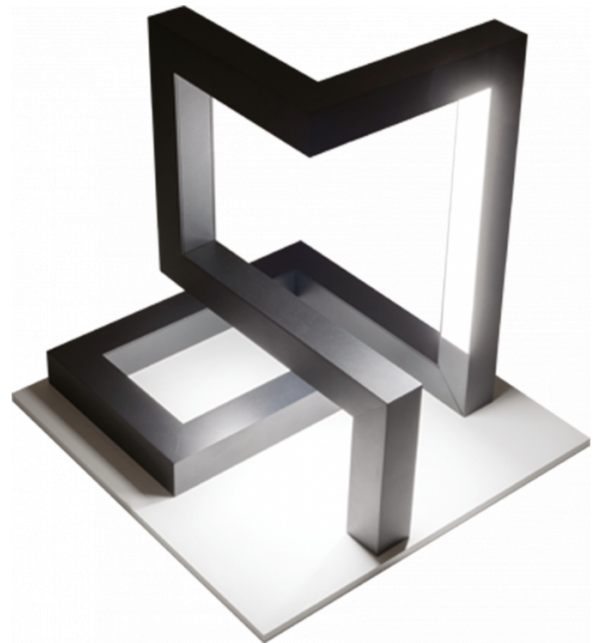

M1
11.14412-9999

Fixture details

Mounting	table/writing-desk
Light emission	Direct
Fitting cover	satin diffusor
Protection rate	IP 20
Housing	Aluminium
Finish	RAL colour at your choice
Certificates	CE, ISO 9001

Electric details

Protection class	I
Supply	230V
Control gear box	Current driver DALI/TD

Lamp details

Lamptype	LED 2700K
Wattage	9,6W
Gross luminous flux	1860
Luminaire power	10,6W
Number	1
Lifetime LED module	L80/B10 > 72000h
Color tolerance	MacAdam 3
CRI	80