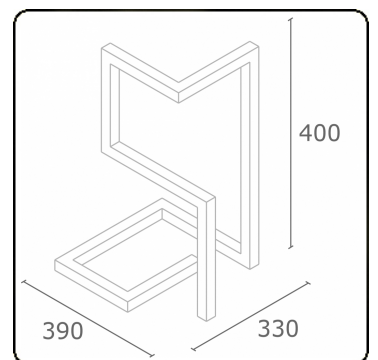

Photometric details

CIE Fluxcode	49 80 96 100 66

ENERGY

Verrijgbaar op aanvraag.

Disponible sur demande.

Available on request.

Auf Anfrage.

WXYZ
kWh/1000h

MULTILINE®

2019/2015