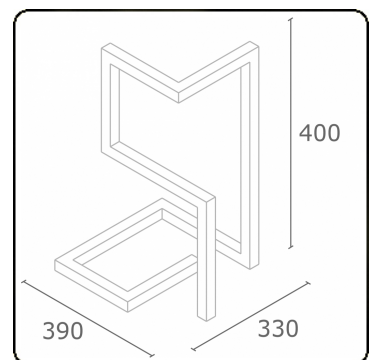

M1
11.14414-9999

Fixture details

Mounting	table/writing-desk
Light emission	Direct
Fitting cover	satin diffusor
Protection rate	IP 20
Housing	Aluminium
Finish	RAL colour at your choice
Certificates	CE, ISO 9001

Photometric details

CIE Fluxcode	49 80 96 100 66
--------------	-----------------

Dimensions

A	390 mm
B	400 mm
C	330 mm

ENERGY

Verrijgbaar op aanvraag.

Disponible sur demande.

Available on request.