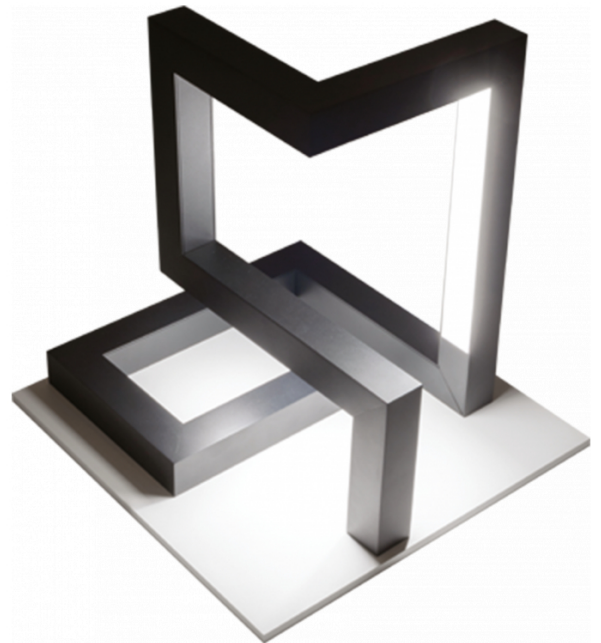

M1
11.14414-9999

Fixture details

Mounting	table/writing-desk
Light emission	Direct
Fitting cover	satin diffusor
Protection rate	IP 20
Housing	Aluminium
Finish	RAL colour at your choice
Certificates	CE, ISO 9001

Electric details

Protection class	I
Supply	230V
Control gear box	Current driver DALI/TD

Lamp details

Lamptype	LED 4000K
Wattage	9,6W
Gross luminous flux	2010
Luminaire power	10,6W
Number	1
Lifetime LED module	L80/B10 > 72000h
Color tolerance	MacAdam 3
CRI	80

Photometric details

CIE Fluxcode	49 80 96 100 66
--------------	-----------------

Dimensions

A	390 mm
B	400 mm
C	330 mm

ENERGY

Verrijgbaar op aanvraag.

Disponible sur demande.

Available on request.