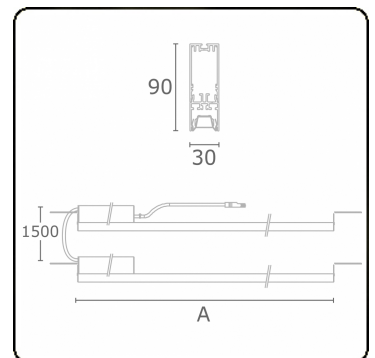

Electric details

Protection class	I
Supply	230V
Control gear box	Current driver DALI/TD

Lamp details

Lamptype	LED 4000K
Wattage	5,7W
Gross luminous flux	2 x 2000
Luminaire power	25,1W
Number	2 x 2
Lifetime LED module	L80/B10 > 72000h
Color tolerance	MacAdam 3
CRI	>80

Photometric details

UGR	17,0/18,2
CIE Fluxcode	90 99 100 100 68

Dimensions

A	564 mm
---	--------

Remarks

VDT louvre 500mA

ENERGY

Verrijgbaar op aanvraag.