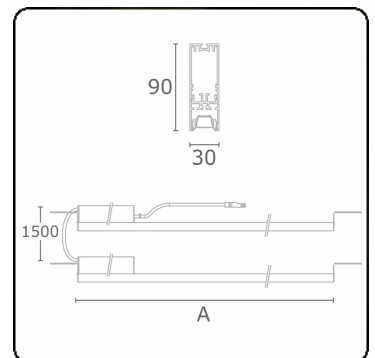

Electric details

Protection class	I
Supply	230V
Control gear box	Current driver DALI/TD

Lamp details

Lamptype	LED 4000K
Wattage	5,7W
Gross luminous flux	2 x 5000
Luminaire power	62,7W
Number	2 x 5
Lifetime LED module	L80/B10 > 72000h
Color tolerance	MacAdam 3
CRI	>80

Photometric details

UGR	17,0/18,2
CIE Fluxcode	90 99 100 100 68

Dimensions

A	1404 mm
---	---------

Remarks

VDT louvre 500mA

ENERGY

Verrijgbaar op aanvraag.