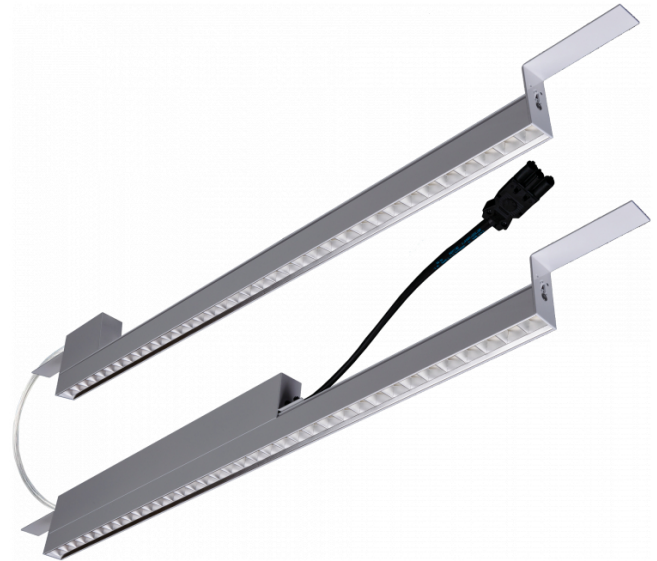

Rekta 30 SAPP - VDT - LO 400mA - 2 luminaires - RAL
07.23124124-9999

Fixture details

Mounting	Ceiling recessed
Light emission	Direct
Fitting cover	VDT louvre
Protection rate	IP 20
Housing	Aluminium
Finish	RAL colour at your choice
Certificates	CE, ISO 9001

Electric details

Protection class	I
Supply	230V
Control gear box	Current driver DALI/TD

Lamp details

Lamptype	LED 4000K
Wattage	4,5W
Gross luminous flux	2 x 1640
Luminaire power	19,8W
Number	2 x 2
Lifetime LED module	L80/B10 > 72000h
Color tolerance	MacAdam 3
CRI	>80

Photometric details

UGR	16,5/17,5
CIE Fluxcode	90 99 100 100 68

Dimensions

A	564 mm
---	--------

Remarks

VDT louvre 400mA 2 luminaires

ENERGY

Verrijgbaar op aanvraag.