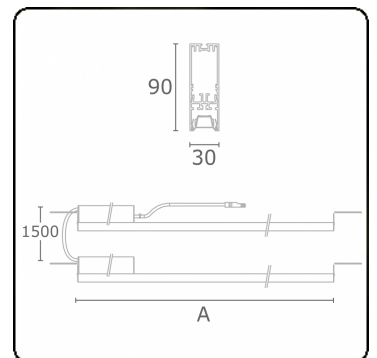

Electric details

Protection class	I
Supply	230V
Control gear box	Current driver DALI/TD

Lamp details

Lamptype	LED 3000K
Wattage	4,5W
Gross luminous flux	2 x 4680
Luminaire power	59,4W
Number	2 x 6
Lifetime LED module	L80/B10 > 72000h
Color tolerance	MacAdam 3
CRI	>80

Photometric details

UGR	16,5/17,5
CIE Fluxcode	90 99 100 100 68

Dimensions

A	1684 mm
---	---------

Remarks

VDT louvre 400mA 2 luminaires

ENERGY

Verrijgbaar op aanvraag.