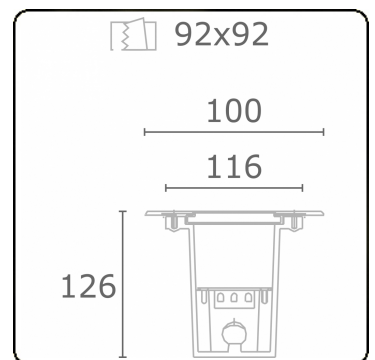

Metro-S 100x100mm - COB (white printed glass) - without recessed housing
36.200054-0021

Fixture details

Mounting	Ground - recessed
Light emission	Indirect
Light distribution	Symmetrical
Fitting cover	Glass
Protection rate	IP 67
Maximum load	1000 kg walk-across (excluding recessing housir
T°	<75° °
Housing	Aluminium/Stainless Steel
Finish	matt black finish RAL 9105
Certificates	CE, ISO 9001

Electric details

Protection class	I
Supply	230V
Control gear box	Current driver

Lamp details

Lamptype	LED 4000K
Wattage	5W
Gross luminous flux	477
Luminaire power	5W
Cover glass	flat - white
Number	1
Lifetime LED module	L80/B10 = 100000h
Color tolerance	MacAdam 3
CRI	80

Photometric details

CIE Fluxcode	0 0 0 0 8
--------------	-----------

Remarks

100x100mm - clear glass

ENERGY

A ▶
B ▶ **Verkrijgbaar op aanvraag.**
C ▶ **Disponible sur demande.**
D ▶
E ▶ **Available on request.**
F ▶
G ▶ **Auf Anfrage.**