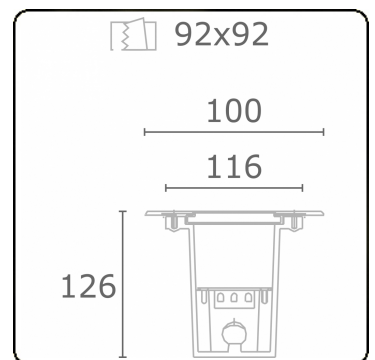

Metro-S 100x100mm - COB (white printed glass) - without recessed housing
36.200053-0021

Fixture details

Mounting	Ground - recessed
Light emission	Indirect
Light distribution	Symmetrical
Fitting cover	Glass
Protection rate	IP 67
Maximum load	1000 kg walk-across (excluding recessing housir
T°	<75° °
Housing	Aluminium/Stainless Steel
Finish	matt black finish RAL 9105
Certificates	CE, ISO 9001

Electric details

Protection class	I
Supply	230V
Control gear box	Current driver

Lamp details

Lamptype	LED 3000K
Wattage	5W
Gross luminous flux	463
Luminaire power	5W
Cover glass	flat - white
Number	1
Lifetime LED module	L80/B10 = 100000h
Color tolerance	MacAdam 3
CRI	80

Photometric details

CIE Fluxcode	0 0 0 0 8
--------------	-----------

Remarks

100x100mm - clear glass

ENERGY

A ▶
B ▶ Verkrijgbaar op aanvraag.
C ▶ Disponible sur demande.
D ▶
E ▶ Available on request.
F ▶ Auf Anfrage.
G ▶