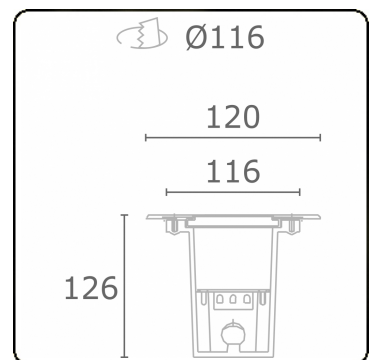

Metro-S Ø120mm - COB (white printed glass) - without recessed housing
36.010054-0021

Fixture details

Mounting	Ground - recessed
Light emission	Indirect
Light distribution	Symmetrical
Fitting cover	Glass
Protection rate	IP 67
Maximum load	1000 kg drive-across (excluding recessing housi
T°	<75° °
Housing	Aluminium/Stainless Steel
Finish	matt black finish RAL 9105
Certificates	CE, ISO 9001

Electric details

Protection class	I
Supply	230V
Control gear box	Current driver

Lamp details

Lamptype	LED 4000K
Wattage	5W
Gross luminous flux	477
Luminaire power	5W
Cover glass	flat - white
Number	1
Lifetime LED module	L80/B10 = 100000h
Color tolerance	MacAdam 3
CRI	80

Photometric details

CIE Fluxcode	0 0 0 0 8
--------------	-----------

Remarks

Ø120mm - white printed glass

ENERGY

Verrijgbaar op aanvraag.

Disponible sur demande.

Available on request.