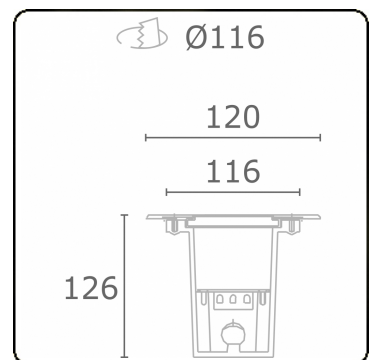

**Metro-S Ø120mm - COB (white printed glass) - without recessed housing**  
36.010053-0021

**Fixture details**

Mounting	Ground - recessed
Light emission	Indirect
Light distribution	Symmetrical
Fitting cover	Glass
Protection rate	IP 67
Maximum load	1000 kg drive-across (excluding recessing housi
T°	<75° °
Housing	Aluminium/Stainless Steel
Finish	matt black finish RAL 9105
Certificates	CE, ISO 9001

**Electric details**

Protection class	I
Supply	230V
Control gear box	Current driver

**Lamp details**

Lamptype	LED 3000K
Wattage	5W
Gross luminous flux	463
Luminaire power	5W
Cover glass	flat - white
Number	1
Lifetime LED module	L80/B10 = 100000h
Color tolerance	MacAdam 3
CRI	80

**Photometric details**

CIE Fluxcode	0 0 0 0 8
--------------	-----------

**Remarks**

Ø120mm - white printed glass

**ENERGY**

Verrijgbaar op aanvraag.

Disponible sur demande.

Available on request.