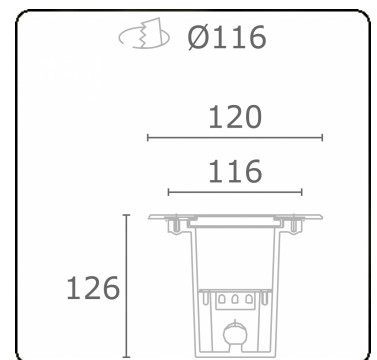

Metro-S Ø120mm - COB (white printed glass) - without recessed housing
36.010052-0021

Fixture details

Mounting	Ground - recessed
Light emission	Indirect
Light distribution	Symmetrical
Fitting cover	Glass
Protection rate	IP 67
Maximum load	1000 kg drive-across (excluding recessing housi
T°	<75° °
Housing	Aluminium/Stainless Steel
Finish	matt black finish RAL 9105
Certificates	CE, ISO 9001

Electric details

Protection class	I
Supply	230V
Control gear box	Current driver

Lamp details

Lamptype	LED 2700K
Wattage	5W
Gross luminous flux	443
Luminaire power	5W
Cover glass	flat - white
Number	1
Lifetime LED module	L80/B10 = 100000h
Color tolerance	MacAdam 3
CRI	80

Photometric details

CIE Fluxcode	0 0 0 0 8
--------------	-----------

Remarks

Ø120mm - white printed glass

ENERGY

Verrijgbaar op aanvraag.

Disponible sur demande.

Available on request.