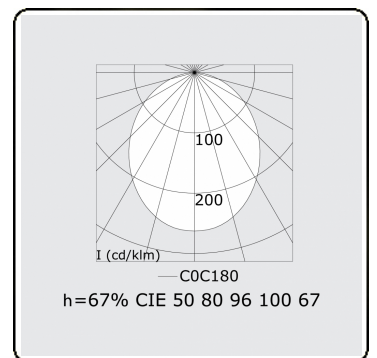

**Electric details**

Protection class	I
Supply	230V
Control gear box	Current driver

**Lamp details**

Lamptype	LED 3000K
Wattage	7,2W
Gross luminous flux	7680
Luminaire power	47,5W
Number	6
Lifetime LED module	L80/B10 > 72000h
Color tolerance	MacAdam 3
CRI	>80

**Photometric details**

UGR	28,0/28,3
CIE Fluxcode	50 80 96 100 67

**Dimensions**

A	1684 mm
---	---------

**Remarks**

satin LED diffusor 325mA

**ENERGY**

Verrijgbaar op aanvraag.