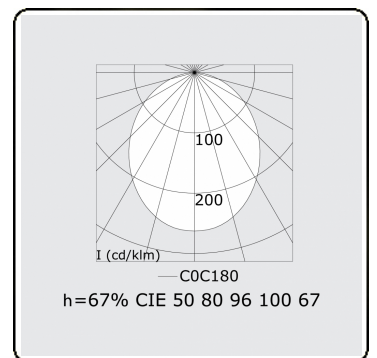

Photometric details

| | |
|--------------|-----------------|
| UGR | 25,7/26,0 |
| CIE Fluxcode | 50 80 96 100 67 |

Dimensions

| | |
|---|---------|
| A | 2244 mm |
|---|---------|

Remarks

satin LED diffuser 150mA emergency module autonomy 1 hour