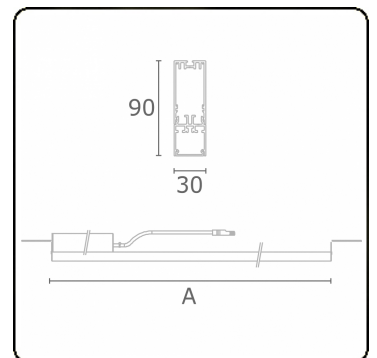

Photometric details

UGR	25,7/26,0
CIE Fluxcode	50 80 96 100 67

Dimensions

A	2804 mm
---	---------

Remarks

satin LED diffusor 150mA emergency module autonomy 1 hour

ENERGY

Verrijgbaar op aanvraag.