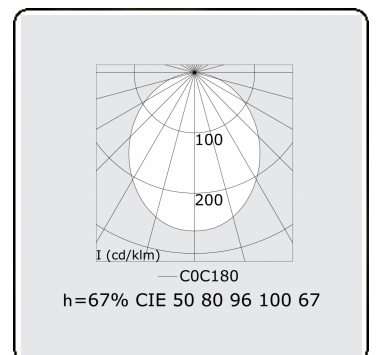

Electric details

Protection class	I
Supply	230V
Control gear box	Current driver DALI/TD

Lamp details

Lamptype	LED 4000K
Wattage	3,2W
Gross luminous flux	1340
Luminaire power	7,0W
Number	2
Lifetime LED module	L80/B10 > 72000h
Color tolerance	MacAdam 3
CRI	>80

Photometric details

UGR	25,7/26,0
CIE Fluxcode	50 80 96 100 67

Dimensions

A	564 mm
---	--------

Remarks

satin LED diffuser 150mA

This luminaire contains built-in LED lamps.

The lamps cannot be changed in the luminaire.