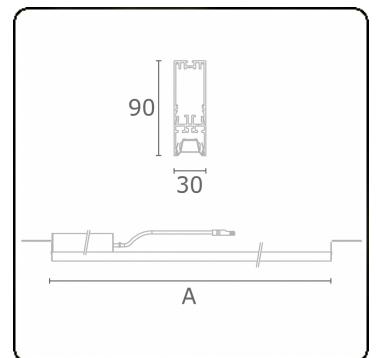

**Photometric details**

UGR	16,5/17,5
CIE Fluxcode	90 99 100 100 68

**Dimensions**

A	1684 mm
---	---------

**Remarks**

VDT louvre 400mA

This luminaire contains built-in LED lamps.

The lamps cannot be changed in the luminaire.