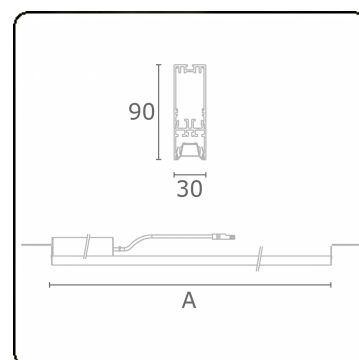

Photometric details

UGR	16,5/17,5
CIE Fluxcode	90 99 100 100 68

Dimensions

A	1404 mm
---	---------

Remarks

VDT louvre 400mA

This luminaire contains built-in LED lamps.

The lamps cannot be changed in the luminaire.