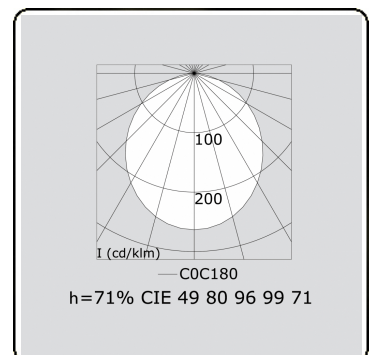

Lining
04.84104874-0001

Fixture details

Mounting	Pendant
Light emission	Direct-Indirect
Fitting cover	satin diffusor
Protection rate	IP 20
Housing	Aluminium
Finish	anodized finish
Certificates	CE, ISO 9001

Electric details

Protection class	I
Supply	230V
Control gear box	Current driver DALI/TD

Lamp details

Lamptype	LED 4000K
Wattage	6,7W
Gross luminous flux	18620
Luminaire power	107,0W
Number	7
Lifetime LED module	L80/B10 > 72000h
Color tolerance	MacAdam 3
CRI	>80 + 7x LED 4000K 7,2W

Photometric details

UGR	>19
CIE Fluxcode	49 80 96 99 65
CIE Fluxcode Indirect	00 00 00 00 73

Dimensions

A	2036 mm
B	60 mm
C	200 mm

Remarks

Suspended luminaire - Direct - HO 225mA - satin (flush) - ANO

ENERGY