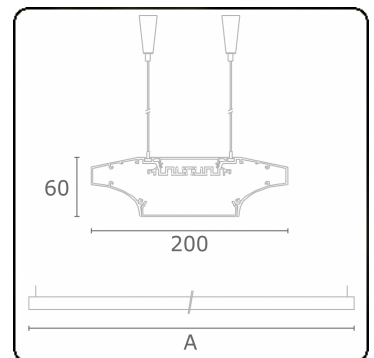

Lining
04.84104874-0001

Fixture details

Mounting	Pendant
Light emission	Direct-Indirect
Fitting cover	satin diffusor
Protection rate	IP 20
Housing	Aluminium
Finish	anodized finish
Certificates	CE, ISO 9001

Photometric details

UGR	>19
CIE Fluxcode	49 80 96 99 65
CIE Fluxcode Indirect	00 00 00 00 73

Dimensions

A	2036 mm
B	60 mm
C	200 mm

Remarks

Suspended luminaire - Direct - HO 225mA - satin (flush) - ANO

ENERGY