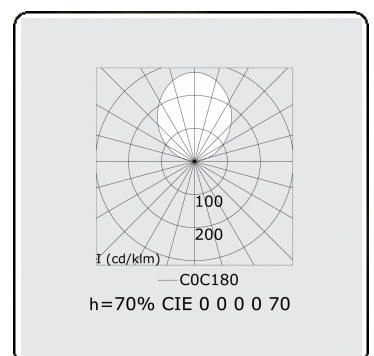

Electric details

Protection class	I
Supply	230V
Control gear box	Current driver DALI/TD

Lamp details

Lamptype	LED 4000K
Wattage	6,7W
Gross luminous flux	18620
Luminaire power	107,0W
Number	7
Lifetime LED module	L80/B10 > 72000h
Color tolerance	MacAdam 3
CRI	>80 + 7x LED 4000K 7,2W

Photometric details

UGR	>19
CIE Fluxcode	49 80 96 99 65
CIE Fluxcode Indirect	00 00 00 00 73

Dimensions

A	2036 mm
B	60 mm
C	200 mm

Remarks

Suspended luminaire - Direct - HO 225mA - satin (flush) - ANO

ENERGY