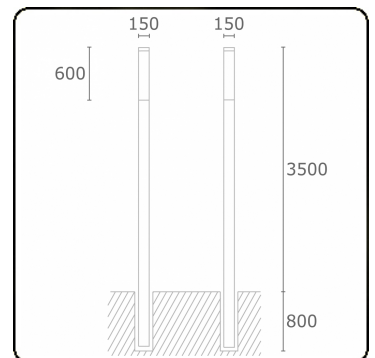

Kubik T3
35.06303-7916

Fixture details

Mounting	Ground
Light emission	Diffus
Fitting cover	Opal diffuser
Protection rate	IP 65
Housing	Aluminium
Finish	RAL 7016 anthracite textured
Certificates	CE, ISO 9001

Electric details

Protection class	I
Supply	230V
Control gear box	Current driver

Lamp details

Lamptype	LED 3000K
Wattage	39,2W
Gross luminous flux	7330
Luminaire power	43W
Number	1
Lifetime LED module	L80/B10 > 72000h
Color tolerance	MacAdam 3
CRI	>80

Photometric details

CIE Fluxcode	137 37 67 50 57

Remarks

including connection door with fuse

ENERGY

Verrijgbaar op aanvraag.

Disponible sur demande.

Available on request.

Auf Anfrage.

WXYZ
kWh/1000h

MULTILINE®

2019/2015