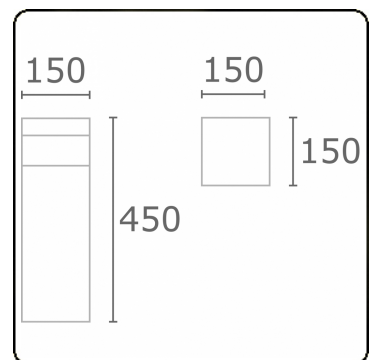

Kubik T2
35.06204-7916

Fixture details

Mounting	Ground
Light emission	Diffus
Fitting cover	Opal diffuser
Protection rate	IP 65
Housing	Aluminium
Finish	RAL 7016 anthracite textured
Certificates	CE, ISO 9001

Electric details

Protection class	I
Supply	230V
Control gear box	Current driver

Lamp details

Lamptype	LED 4000K
Wattage	8W
Gross luminous flux	1420
Luminaire power	8,8W
Number	1
Lifetime LED module	L80/B10 > 72000h
Color tolerance	MacAdam 3
CRI	>80

Photometric details

CIE Fluxcode	13 37 67 50 51

ENERGY

Verrijgbaar op aanvraag.

Disponible sur demande.

Available on request.

Auf Anfrage.

WXYZ
kWh/1000h

MULTILINE®

2019/2015