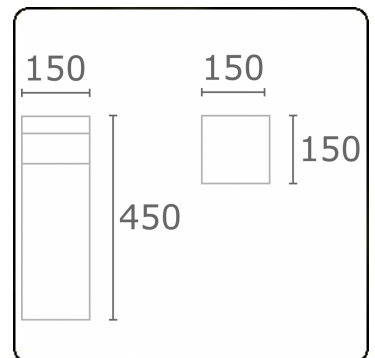

Photometric details

CIE Fluxcode	13 37 67 50 51

ENERGY

Verrijgbaar op aanvraag.

Disponible sur demande.

Available on request.

Auf Anfrage.

WXYZ
kWh/1000h

MULTILINE®

2019/2015