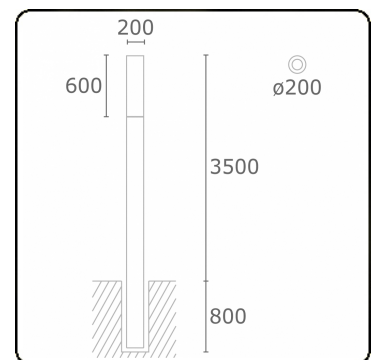

Connex 7
35.70714-7916

Fixture details

| | |
|-----------------|------------------------------|
| Mounting | Ground |
| Light emission | Diffus |
| Fitting cover | Opal diffuser |
| Protection rate | IP 65 |
| Housing | Aluminium |
| Finish | RAL 7016 anthracite textured |
| Certificates | CE, ISO 9001 |

Electric details

| | |
|------------------|----------------|
| Protection class | I |
| Supply | 230V |
| Control gear box | Current driver |

Lamp details

| | |
|---------------------|------------------|
| Lamptype | LED 4000K |
| Wattage | 39,2W |
| Gross luminous flux | 7670 |
| Luminaire power | 43W |
| Number | 1 |
| Lifetime LED module | L80/B10 > 72000h |
| Color tolerance | MacAdam 3 |
| CRI | >80 |

Photometric details

| | |
|--------------|----------------|
| CIE Fluxcode | 15 40 69 57 71 |
|--------------|----------------|

Remarks

including connection door with fuse

ENERGY

A
 Verkrijgbaar op aanvraag.
B
 Disponible sur demande.
C
D
 Available on request.
E
F
 Auf Anfrage.
G