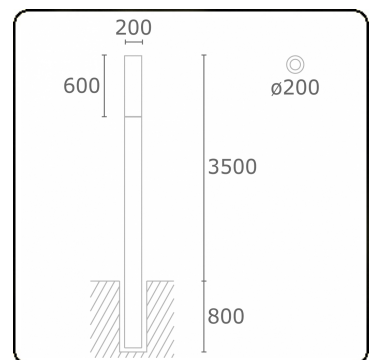

Connex 7
35.70713-7916

Fixture details

Mounting	Ground
Light emission	Diffus
Fitting cover	Opal diffuser
Protection rate	IP 65
Housing	Aluminium
Finish	RAL 7016 anthracite textured
Certificates	CE, ISO 9001

Electric details

Protection class	I
Supply	230V
Control gear box	Current driver

Lamp details

Lamptype	LED 3000K
Wattage	39,2W
Gross luminous flux	7330
Luminaire power	43W
Number	1
Lifetime LED module	L80/B10 > 72000h
Color tolerance	MacAdam 3
CRI	>80

Photometric details

CIE Fluxcode	15 40 69 57 71

Remarks

including connection door with fuse

ENERGY

A
Verkrijgbaar op aanvraag.
B
Disponible sur demande.
C
D
Available on request.
E
F
Auf Anfrage.
G

WXYZ
kWh/1000h

MULTILINE® 2019/2015