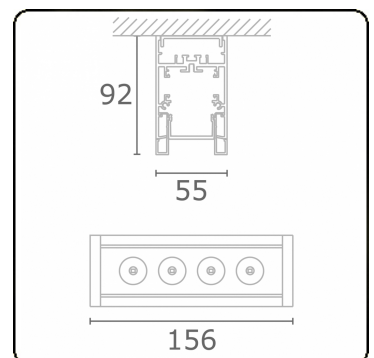

Focus 2.1
05.742044-9999

Fixture details

Mounting	Ceiling
Light emission	Spotlight
Protection rate	IP 20
Housing	Aluminium
Finish	RAL colour at your choice
Certificates	CE, ISO 9001

Electric details

Protection class	I
Supply	230V
Control gear box	Current driver

Lamp details

Lamptype	LED 4000K 32°
Wattage	4x1W
Gross luminous flux	532
Luminaire power	5,9W
Number	1
Lifetime LED module	L70/B50 > 60000h
Color tolerance	MacAdam 3
CRI	80

Photometric details

UGR	<19
CIE Fluxcode	96 99 100 100 85