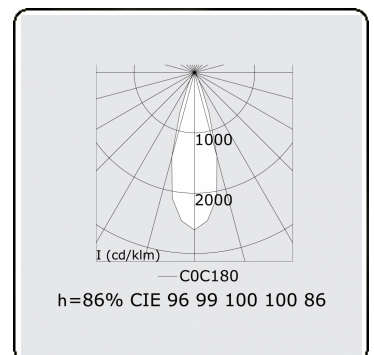

Focus 2.1
05.742044-9999

Fixture details

Mounting	Ceiling
Light emission	Spotlight
Protection rate	IP 20
Housing	Aluminium
Finish	RAL colour at your choice
Certificates	CE, ISO 9001

Electric details

Protection class	I
Supply	230V
Control gear box	Current driver

Lamp details

Lamptype	LED 4000K 32°
Wattage	4x1W
Gross luminous flux	532
Luminaire power	5,9W
Number	1
Lifetime LED module	L70/B50 > 60000h
Color tolerance	MacAdam 3
CRI	80

Photometric details

UGR	<19
CIE Fluxcode	96 99 100 100 85