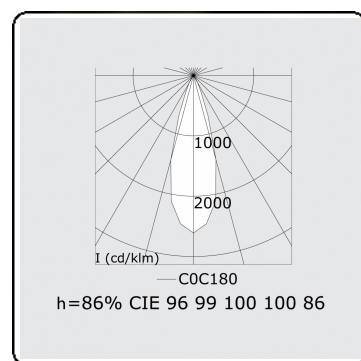

Focus 2.1
05.742043-9999

Fixture details

Mounting	Ceiling
Light emission	Spotlight
Protection rate	IP 20
Housing	Aluminium
Finish	RAL colour at your choice
Certificates	CE, ISO 9001

Electric details

Protection class	I
Supply	230V
Control gear box	Current driver

Lamp details

Lamptype	LED 3000K 32°
Wattage	4x1W
Gross luminous flux	504
Luminaire power	5,9W
Number	1
Lifetime LED module	L70/B50 > 60000h
Color tolerance	MacAdam 3
CRI	80

Photometric details

UGR	<19
CIE Fluxcode	96 99 100 100 85