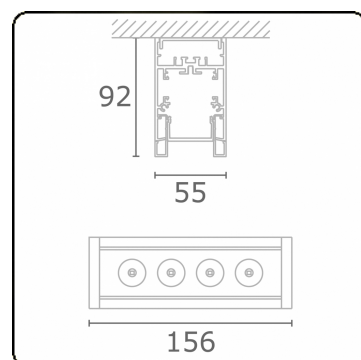

Focus 2.1
05.742043-9999

Fixture details

Mounting	Ceiling
Light emission	Spotlight
Protection rate	IP 20
Housing	Aluminium
Finish	RAL colour at your choice
Certificates	CE, ISO 9001

Electric details

Protection class	I
Supply	230V
Control gear box	Current driver

Lamp details

Lamptype	LED 3000K 32°
Wattage	4x1W
Gross luminous flux	504
Luminaire power	5,9W
Number	1
Lifetime LED module	L70/B50 > 60000h
Color tolerance	MacAdam 3
CRI	80

Photometric details

UGR	<19
CIE Fluxcode	96 99 100 100 85