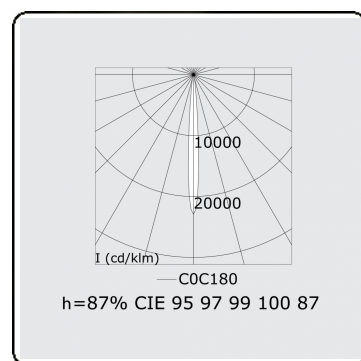

Focus 2.1
05.741043-9999

Fixture details

Mounting	Ceiling
Light emission	Spotlight
Protection rate	IP 20
Housing	Aluminium
Finish	RAL colour at your choice
Certificates	CE, ISO 9001

Electric details

Protection class	I
Supply	230V
Control gear box	Current driver

Lamp details

Lamp type	LED 3000K 8°
Wattage	4x1W
Gross luminous flux	504
Luminaire power	5,9W
Number	1
Lifetime LED module	L70/B50 > 60000h
Color tolerance	MacAdam 3
CRI	80

Photometric details

UGR	<19
CIE Fluxcode	95 97 99 100 87