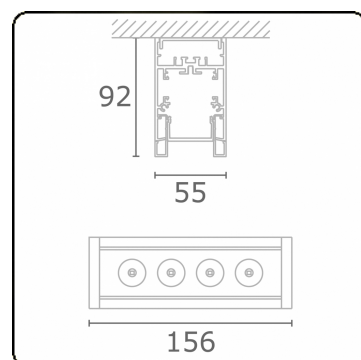

Focus 2.1
05.741043-9999

Fixture details

Mounting	Ceiling
Light emission	Spotlight
Protection rate	IP 20
Housing	Aluminium
Finish	RAL colour at your choice
Certificates	CE, ISO 9001

Electric details

Protection class	I
Supply	230V
Control gear box	Current driver

Lamp details

Lamp type	LED 3000K 8°
Wattage	4x1W
Gross luminous flux	504
Luminaire power	5,9W
Number	1
Lifetime LED module	L70/B50 > 60000h
Color tolerance	MacAdam 3
CRI	80

Photometric details

UGR	<19
CIE Fluxcode	95 97 99 100 87