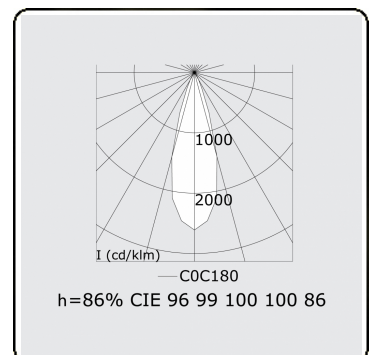

Focus 2.1
05.742042-9999

Fixture details

Mounting	Ceiling
Light emission	Spotlight
Protection rate	IP 20
Housing	Aluminium
Finish	RAL colour at your choice
Certificates	CE, ISO 9001

Electric details

Protection class	I
Supply	230V
Control gear box	Current driver

Lamp details

Lamptype	LED 2700K 32°
Wattage	4x1W
Gross luminous flux	476
Luminaire power	5,9W
Number	1
Lifetime LED module	L70/B50 > 60000h
Color tolerance	MacAdam 3
CRI	80

Photometric details

UGR	<19
CIE Fluxcode	96 99 100 100 85