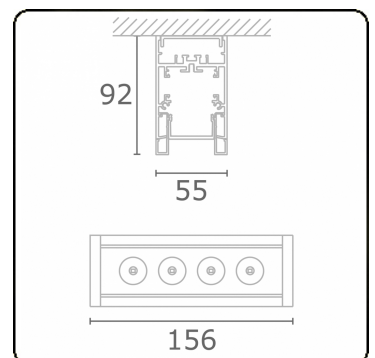

Focus 2.1
05.742042-9999

Fixture details

Mounting	Ceiling
Light emission	Spotlight
Protection rate	IP 20
Housing	Aluminium
Finish	RAL colour at your choice
Certificates	CE, ISO 9001

Electric details

Protection class	I
Supply	230V
Control gear box	Current driver

Lamp details

Lamptype	LED 2700K 32°
Wattage	4x1W
Gross luminous flux	476
Luminaire power	5,9W
Number	1
Lifetime LED module	L70/B50 > 60000h
Color tolerance	MacAdam 3
CRI	80

Photometric details

UGR	<19
CIE Fluxcode	96 99 100 100 85