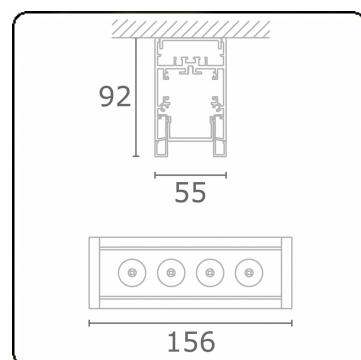

Focus 2.1
05.741042-9999

Fixture details

Mounting	Ceiling
Light emission	Spotlight
Protection rate	IP 20
Housing	Aluminium
Finish	RAL colour at your choice
Certificates	CE, ISO 9001

Electric details

Protection class	I
Supply	230V
Control gear box	Current driver

Lamp details

Lamptype	LED 2700K 8°
Wattage	4x1W
Gross luminous flux	476
Luminaire power	5,9W
Number	1
Lifetime LED module	L70/B50 > 60000h
Color tolerance	MacAdam 3
CRI	80

Photometric details

UGR	<19
CIE Fluxcode	95 97 99 100 87