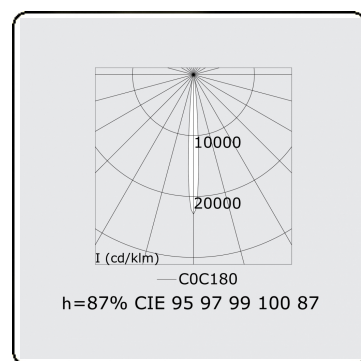

Focus 2.1
05.741042-9999

Fixture details

Mounting	Ceiling
Light emission	Spotlight
Protection rate	IP 20
Housing	Aluminium
Finish	RAL colour at your choice
Certificates	CE, ISO 9001

Electric details

Protection class	I
Supply	230V
Control gear box	Current driver

Lamp details

Lamptype	LED 2700K 8°
Wattage	4x1W
Gross luminous flux	476
Luminaire power	5,9W
Number	1
Lifetime LED module	L70/B50 > 60000h
Color tolerance	MacAdam 3
CRI	80

Photometric details

UGR	<19
CIE Fluxcode	95 97 99 100 87