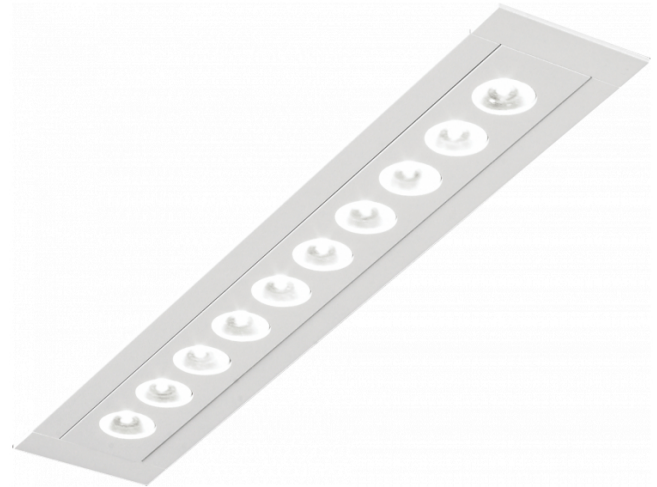

Focus 1.2
07.082104-9999

Fixture details

Mounting	Ceiling recessed
Light emission	Spotlight
Protection rate	IP 20
Housing	Aluminium
Finish	RAL colour at your choice
Certificates	CE, ISO 9001

Electric details

Protection class	I
Supply	230V
Control gear box	Current driver

Lamp details

Lamptype	LED 4000K 32°
Wattage	10x1W
Gross luminous flux	1330
Luminaire power	14W
Number	1
Lifetime LED module	L70/B50 > 60000h
Color tolerance	MacAdam 3
CRI	80