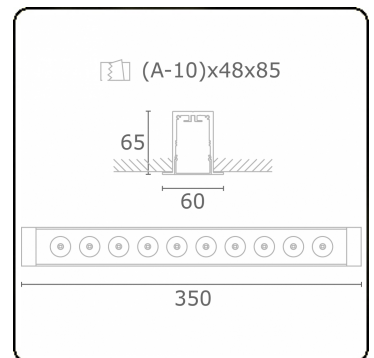

Photometric details

UGR	<19
CIE Fluxcode	96 99 100 100 85

ENERGY

Verrijgbaar op aanvraag.

Disponible sur demande.

Available on request.

Auf Anfrage.

WXYZ
kWh/1000h

MULTILINE®

2019/2015