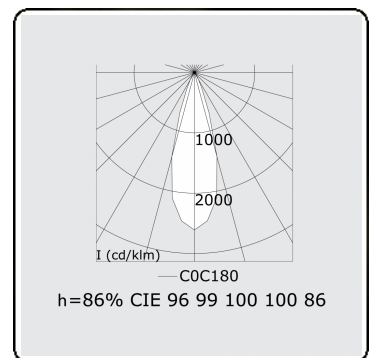

Photometric details

UGR	<19
CIE Fluxcode	96 99 100 100 85

ENERGY

Verrijgbaar op aanvraag.

Disponible sur demande.

Available on request.

Auf Anfrage.

WXYZ
kWh/1000h

MULTILINE®

2019/2015