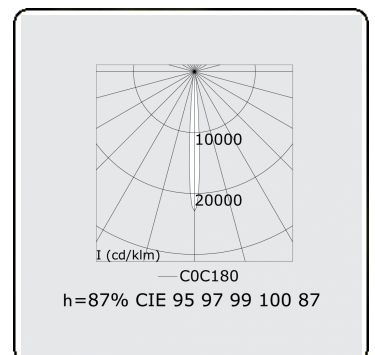

Focus 1.2
07.081104-9999

Fixture details

Mounting	Ceiling recessed
Light emission	Spotlight
Protection rate	IP 20
Housing	Aluminium
Finish	RAL colour at your choice
Certificates	CE, ISO 9001

Electric details

Protection class	I
Supply	230V
Control gear box	Current driver

Lamp details

Lamptype	LED 4000K 8°
Wattage	10x1W
Gross luminous flux	1330
Luminaire power	14W
Number	1
Lifetime LED module	L70/B50 > 60000h
Color tolerance	MacAdam 3
CRI	80

Photometric details

UGR	<19
CIE Fluxcode	95 97 99 100 87

ENERGY

Verrijgbaar op aanvraag.

Disponible sur demande.

Available on request.

Auf Anfrage.

WXYZ
kWh/1000h