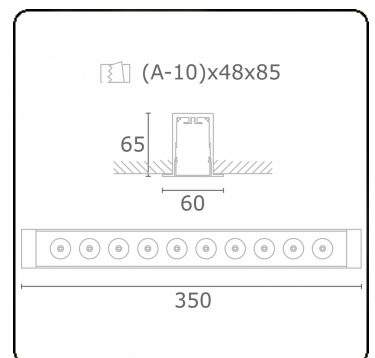

Photometric details

UGR	<19
CIE Fluxcode	95 97 99 100 87

ENERGY

Verrijgbaar op aanvraag.

Disponible sur demande.

Available on request.

Auf Anfrage.

WXYZ
kWh/1000h

MULTILINE®

2019/2015