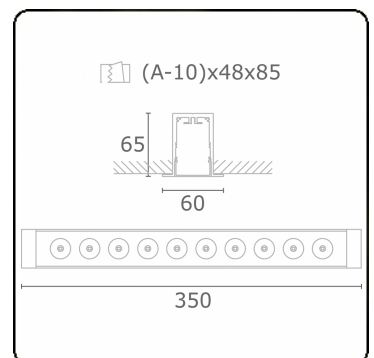

Photometric details

UGR	<19
CIE Fluxcode	95 97 99 100 87

ENERGY

Verrijgbaar op aanvraag.

Disponible sur demande.

Available on request.

Auf Anfrage.

WXYZ
kWh/1000h

MULTILINE®

2019/2015