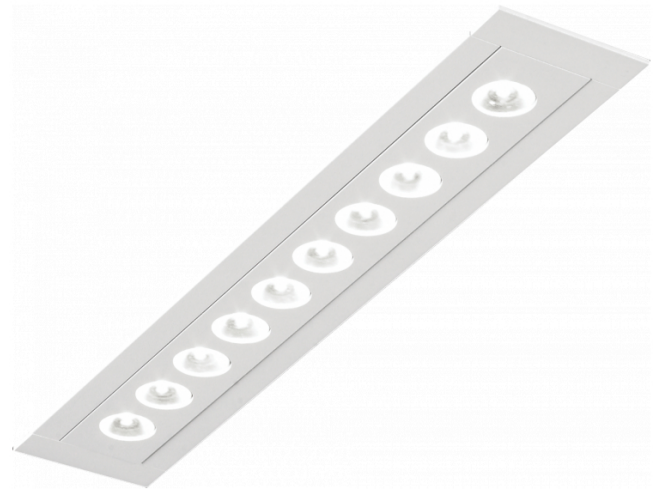

Focus 1.2
07.081103-9999

Fixture details

Mounting	Ceiling recessed
Light emission	Spotlight
Protection rate	IP 20
Housing	Aluminium
Finish	RAL colour at your choice
Certificates	CE, ISO 9001

Electric details

Protection class	I
Supply	230V
Control gear box	Current driver

Lamp details

Lamptype	LED 3000K 8°
Wattage	10x1W
Gross luminous flux	1260
Luminaire power	14W
Number	1
Lifetime LED module	L70/B50 > 60000h
Color tolerance	MacAdam 3
CRI	80