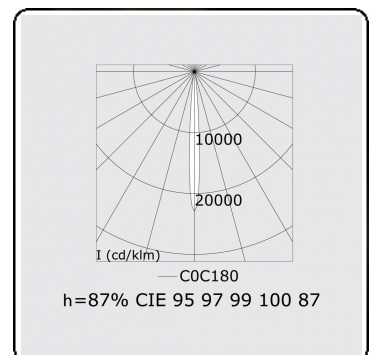

Focus 1.2
07.081103-9999

Fixture details

Mounting	Ceiling recessed
Light emission	Spotlight
Protection rate	IP 20
Housing	Aluminium
Finish	RAL colour at your choice
Certificates	CE, ISO 9001

Electric details

Protection class	I
Supply	230V
Control gear box	Current driver

Lamp details

Lamptype	LED 3000K 8°
Wattage	10x1W
Gross luminous flux	1260
Luminaire power	14W
Number	1
Lifetime LED module	L70/B50 > 60000h
Color tolerance	MacAdam 3
CRI	80

Photometric details

UGR	<19
CIE Fluxcode	95 97 99 100 87

ENERGY

Verrijgbaar op aanvraag.

Disponible sur demande.

Available on request.

Auf Anfrage.

WXYZ
kWh/1000h