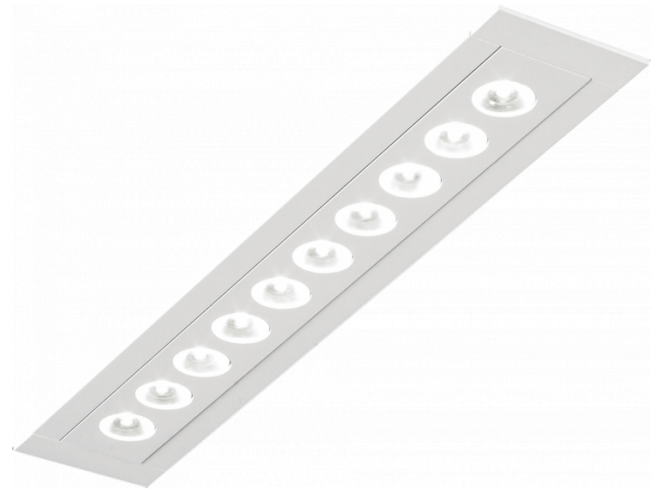

Focus 1.2
07.082102-9999

Fixture details

Mounting	Ceiling recessed
Light emission	Spotlight
Protection rate	IP 20
Housing	Aluminium
Finish	RAL colour at your choice
Certificates	CE, ISO 9001

Electric details

Protection class	I
Supply	230V
Control gear box	Current driver

Lamp details

Lamptype	LED 2700K 32°
Wattage	10x1W
Gross luminous flux	1190
Luminaire power	14W
Number	1
Lifetime LED module	L70/B50 > 60000h
Color tolerance	MacAdam 3
CRI	80