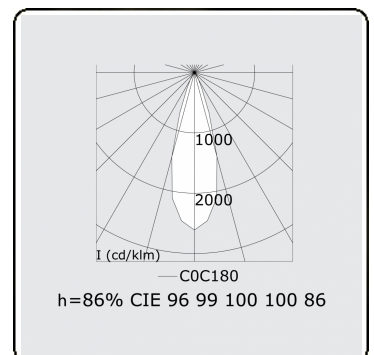

Photometric details

UGR	<19
CIE Fluxcode	96 99 100 100 85

ENERGY

Verrijgbaar op aanvraag.

Disponible sur demande.

Available on request.

Auf Anfrage.

WXYZ
kWh/1000h

MULTILINE®

2019/2015