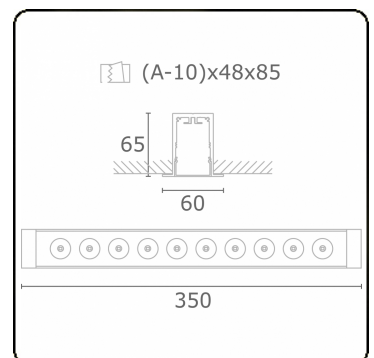

Photometric details

UGR	<19
CIE Fluxcode	96 99 100 100 85

ENERGY

Verrijgbaar op aanvraag.

Disponible sur demande.

Available on request.

Auf Anfrage.

WXYZ
kWh/1000h

MULTILINE®

2019/2015