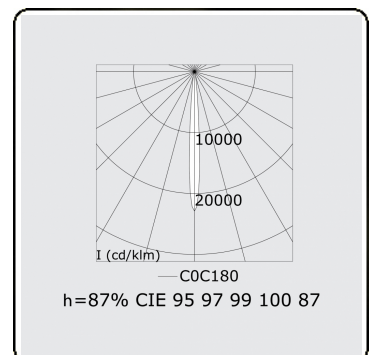

Focus 1.2
07.081102-9999

Fixture details

Mounting	Ceiling recessed
Light emission	Spotlight
Protection rate	IP 20
Housing	Aluminium
Finish	RAL colour at your choice
Certificates	CE, ISO 9001

Electric details

Protection class	I
Supply	230V
Control gear box	Current driver

Lamp details

Lamptype	LED 2700K 8°
Wattage	10x1W
Gross luminous flux	1190
Luminaire power	14W
Number	1
Lifetime LED module	L70/B50 > 60000h
Color tolerance	MacAdam 3
CRI	80

Photometric details

UGR	<19
CIE Fluxcode	95 97 99 100 87

ENERGY

Verrijgbaar op aanvraag.

Disponible sur demande.

Available on request.

Auf Anfrage.

WXYZ
kWh/1000h