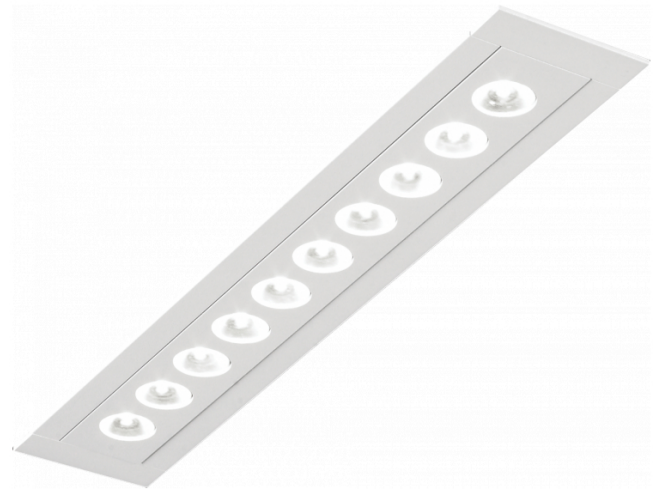

Focus 1.2
07.081102-9999

Fixture details

Mounting	Ceiling recessed
Light emission	Spotlight
Protection rate	IP 20
Housing	Aluminium
Finish	RAL colour at your choice
Certificates	CE, ISO 9001

Electric details

Protection class	I
Supply	230V
Control gear box	Current driver

Lamp details

Lamptype	LED 2700K 8°
Wattage	10x1W
Gross luminous flux	1190
Luminaire power	14W
Number	1
Lifetime LED module	L70/B50 > 60000h
Color tolerance	MacAdam 3
CRI	80