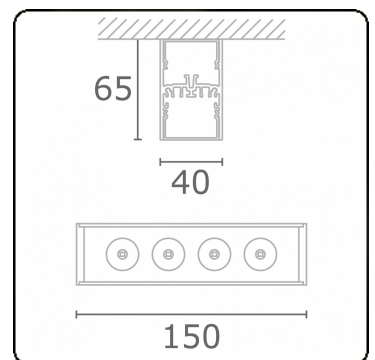

Focus 1.1
05.082044-9999

Fixture details

Mounting	Ceiling
Light emission	Spotlight
Protection rate	IP 20
Housing	Aluminium
Finish	RAL colour at your choice
Certificates	CE, ISO 9001

Electric details

Protection class	I
Supply	230V
Control gear box	Current driver

Lamp details

Lamptype	LED 4000K 32°
Wattage	4x1W
Gross luminous flux	532
Luminaire power	5,9W
Number	1
Lifetime LED module	L70/B50 > 60000h
Color tolerance	MacAdam 3
CRI	80

Photometric details

UGR	<19
CIE Fluxcode	96 99 100 100 85

ENERGY

Verrijgbaar op aanvraag.

Disponible sur demande.

Available on request.

Auf Anfrage.

MULTILINE®

WXYZ
kWh/1000h

2019/2015